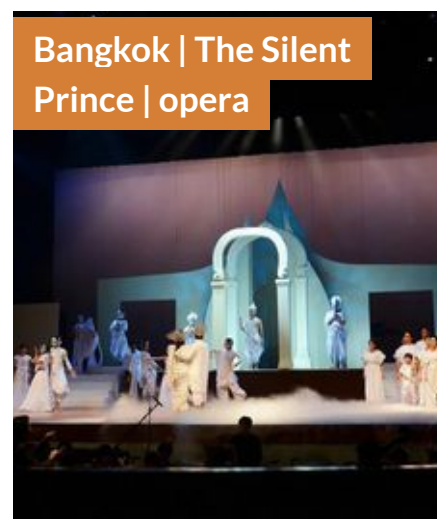

POSTED ON
31 MAY 2013