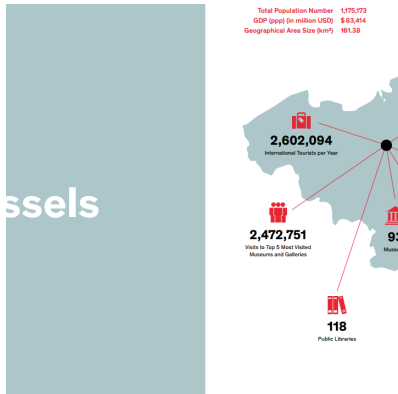

# BELGIUM

## MAGAZINE

FLORENT PETIT  
13 APR 2016  
**By people/in cities:  
Brussels city profile**  
(<https://culture360.asef.org/magazine/people-in-cities-brussels-city-profile>)

FLORENT PETIT  
13 JUN 2015  
**A second life for industrial  
heritage sites in Europe**  
(<https://culture360.asef.org/magazine/second-life-industrial-heritage-sites-europe>)