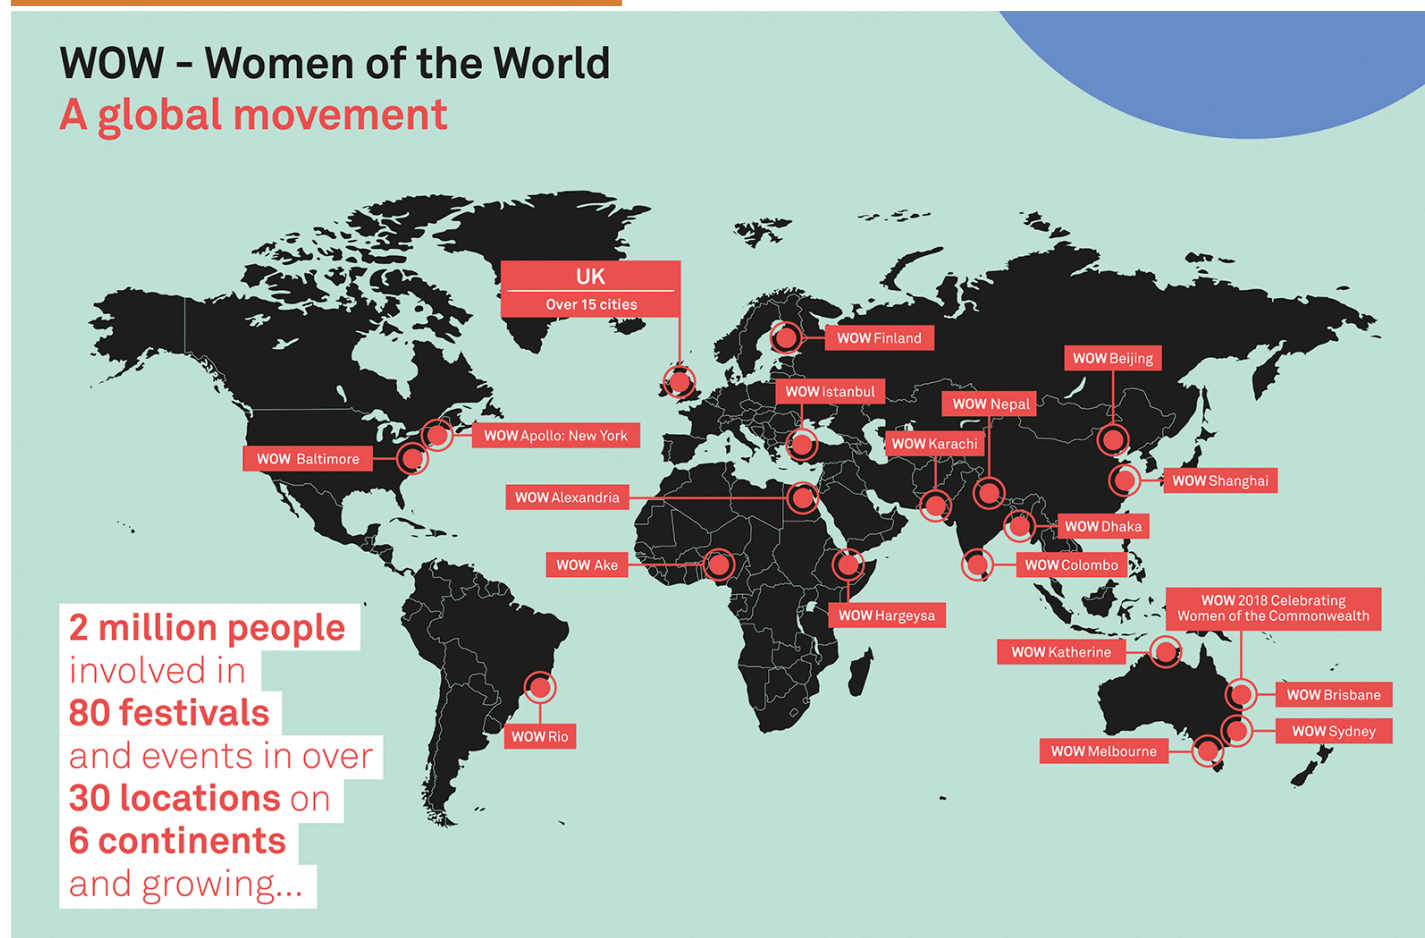

[NEWS & EVENTS](#) > WOWxBBC Festival

FROM - TO  
16 MAY 2020 - 17 MAY 2020

WEBSITE  
[HTTPS://THEWOWFOUNDATION.CO...](https://thewowfoundation.co.uk)

COUNTRIES  
[INTERNATIONAL](#)  
[UNITED KINGDOM](#)

## WOWxBBC Festival

Join the WOWxBBC Festival on Saturday 16 and Sunday 17 May – the first ever WOW – Women of the World Festival to take place online!

WOW has been working with BBC Arts on this brand new international festival as part of its Culture in Quarantine season and will feature speakers and performers including Jude Kelly, Maxine Peake, Julia Gillard, Emma Dabiri, Sandi Toksvig, Rebecca Solnit, Gemma Cairney, Kieran Yates, Nihal Arthanayake, Liz Carr and loads more.

*The WOW Foundation works in partnership with amazing women and organisations to create WOW festivals across the world. In the past decade, the WOW movement has grown from its London beginnings to find homes everywhere from Beijing and Kathmandu to Baltimore and Brisbane. To date, there have been over 80 festivals and events across six continents, reaching more than two million people*