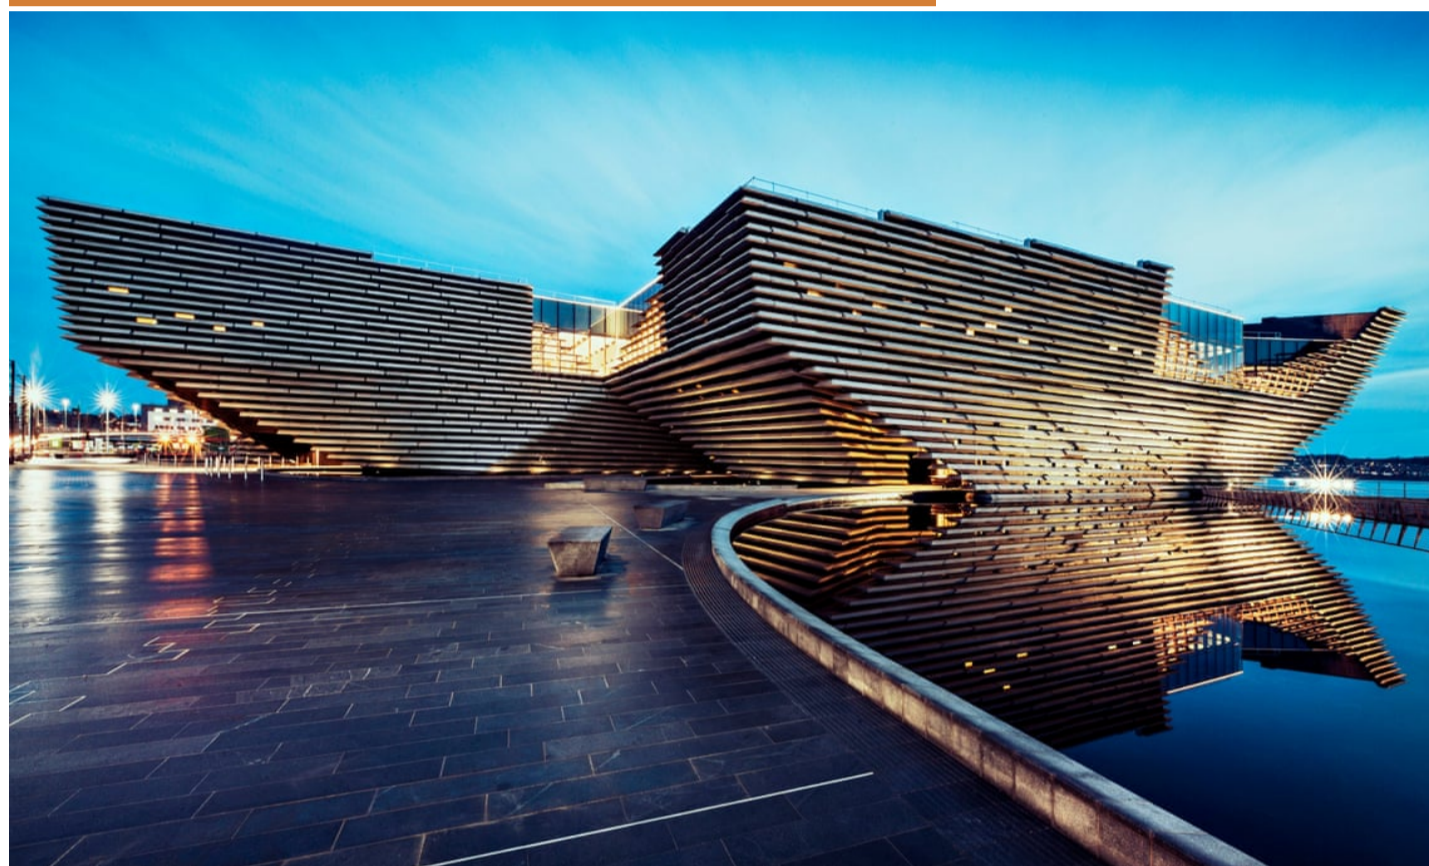

## V&A Dundee opens to the world

A futuristic museum - the new V&A Dundee - designed by Tokyo Olympic Stadium architect Kengo Kuma and featuring exterior concrete slabs in a hull shape has been unveiled in Scotland.

Take a look at some of the architecture on [Spoon and Tamago](#)

The new outpost of London's iconic V&A Museum is reviewed in The Guardian:

Part cliff face, part galleon, the new [V&A Dundee](#) stands on the banks of the Tay like a curious craft sailed in from another realm. It is at once primal and futuristic, its great hull-like forms covered in slabs of gnarled concrete that fragment in places as they rise, as if already ruined. From some angles, the twisting mass reveals the gaping mouth of a cave. From others, it is like encountering the ribbed carcass of a beached whale, or the bones of a shipwreck.