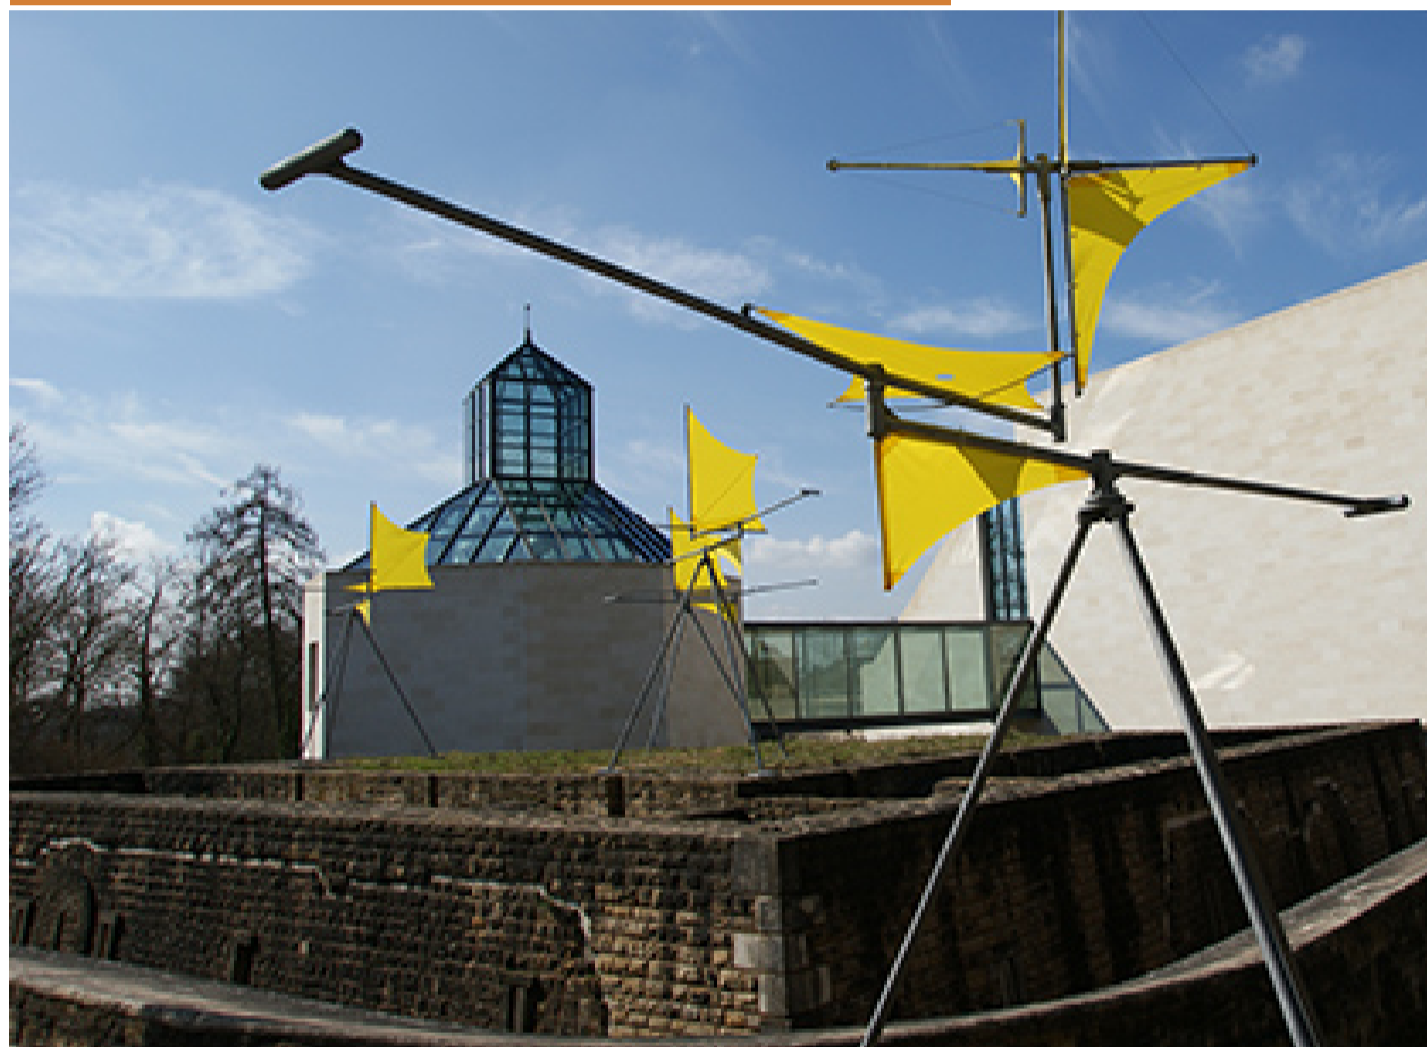

THEME
[ART AND ENVIRONMENT](#)

DISCIPLINES
[DESIGN VISUAL ARTS](#)

MUDAM Luxembourg hosts nomadic wind sculptures exhibition from Japan

Travelling from Japan to Mongolia and now arrived in Luxembourg! The MUDAM Luxembourg Museum of Modern Art is the latest international destination for Susumu Shingu's *Wind Caravan*, a nomadic art work of high technological precision, which has travelled the planet for over twenty years, crossing deserts and plains.

It has been presented in Japan, in Brazil, in Mongolia and in Morocco. From March 17, 2018 till 6 January 2019, the group of 21 wind-driven sculptures are deployed around the MUDAM museum and establish a dialogue between the architecture of Ieoh Ming Pei and the Park Dräi Eechelen.

Particularly attentive to the way in which his artworks interact in a tangible way with the environment that hosts them, Susumu Shingu's sculptures come alive with the slightest movement of air.

Image credit: Susumu Shingu, Wind Caravan, 2000

Courtesy Galerie Jeanne Bucher Jaeger

View of the installation in the Park Dräi Eechelen, Mudam Luxembourg, 2018

© Susumu Shingu

Similar content

POSTED ON
30 MAY 2017

POSTED ON
06 JUL 2011

POSTED ON
12 MAY 2014