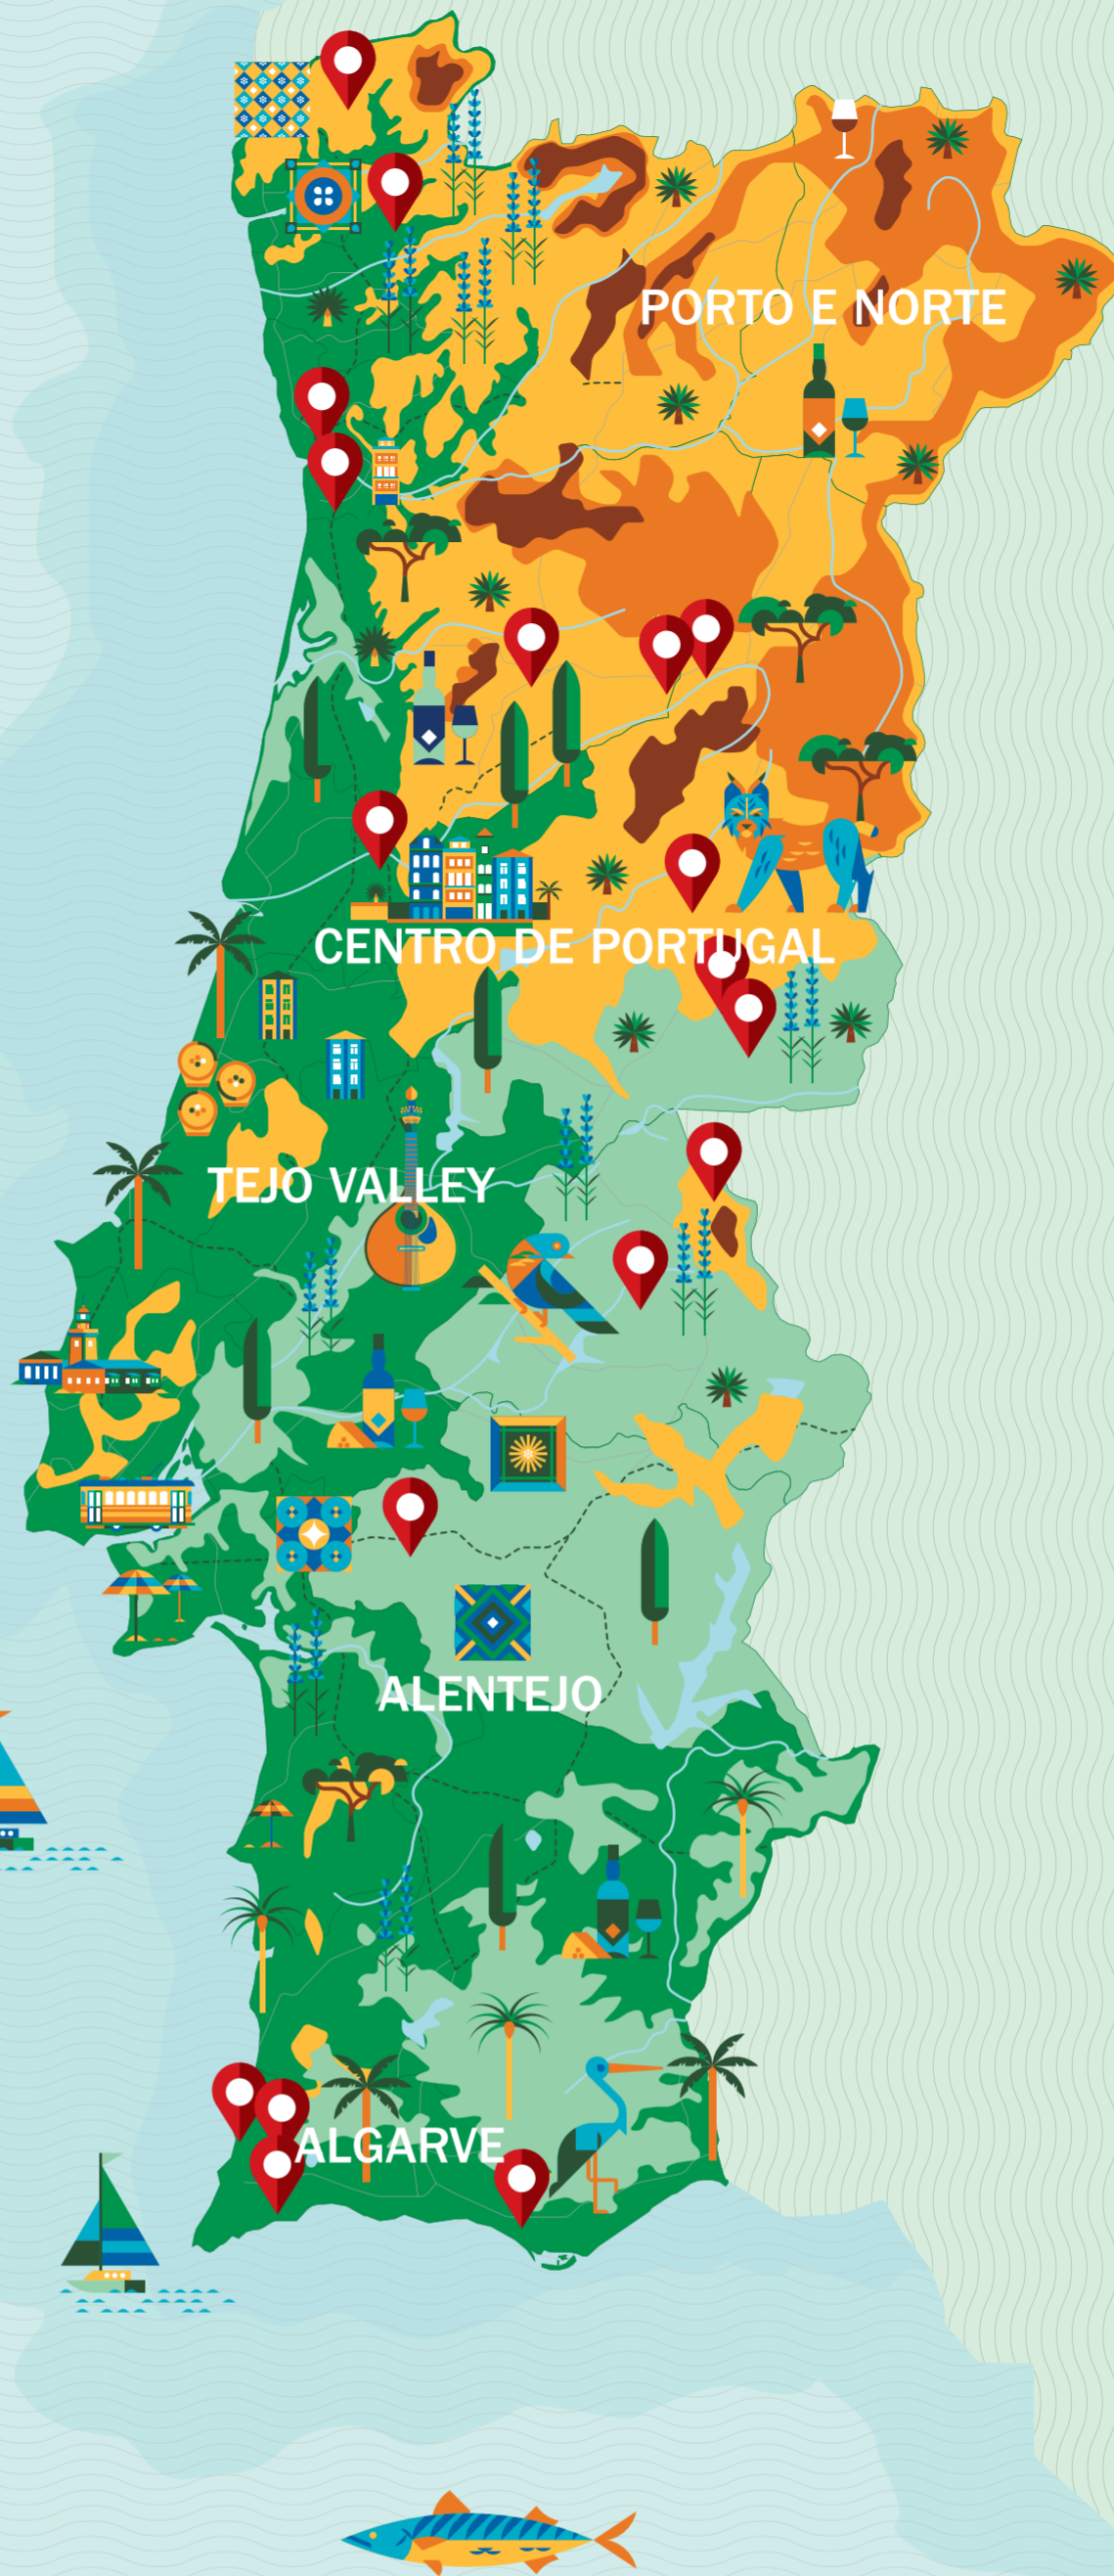

PORTUGAL GREEN GUIDE

This Guide provides an insight into the context of art and environment in Portugal through examples of organisations and initiatives, as well as an overview of some of the key ways of working in this field. The Guide highlights some organisations that creatively engage with environmental issues, as well as some initiatives that focus on the development of ethical and sustainable practices within the cultural sector itself.

ORGANIZATIONS

Ci.CLO Bienal Fotografia do Porto
Porto

CineECO
Casa Municipal da Cultura de Seia, Seia, Covilhã

Comédias do Minho
Paredes de Coura

Encontros do Devir
Faro, Loulé, Lagos

Fórum Internacional Gaia Todo um Mundo
Villa Nova de Gaia

Lavrar o Mar
Aljezur, Monchique (Algarve region)

Andanças
Concelho de Castelo de Vide

Azores Burning Summer Festival
Various locations in Portugal

Binaural
Viseu Dão Lafões region

Projeto Entre Serras
Beira Baixa, Beira Alta (Portugal); Extremadura, Castille, Leon (Spain)

Waking Life
Crato, Portalegre, Alentejo

Walk&Talk
São Miguel, Açores